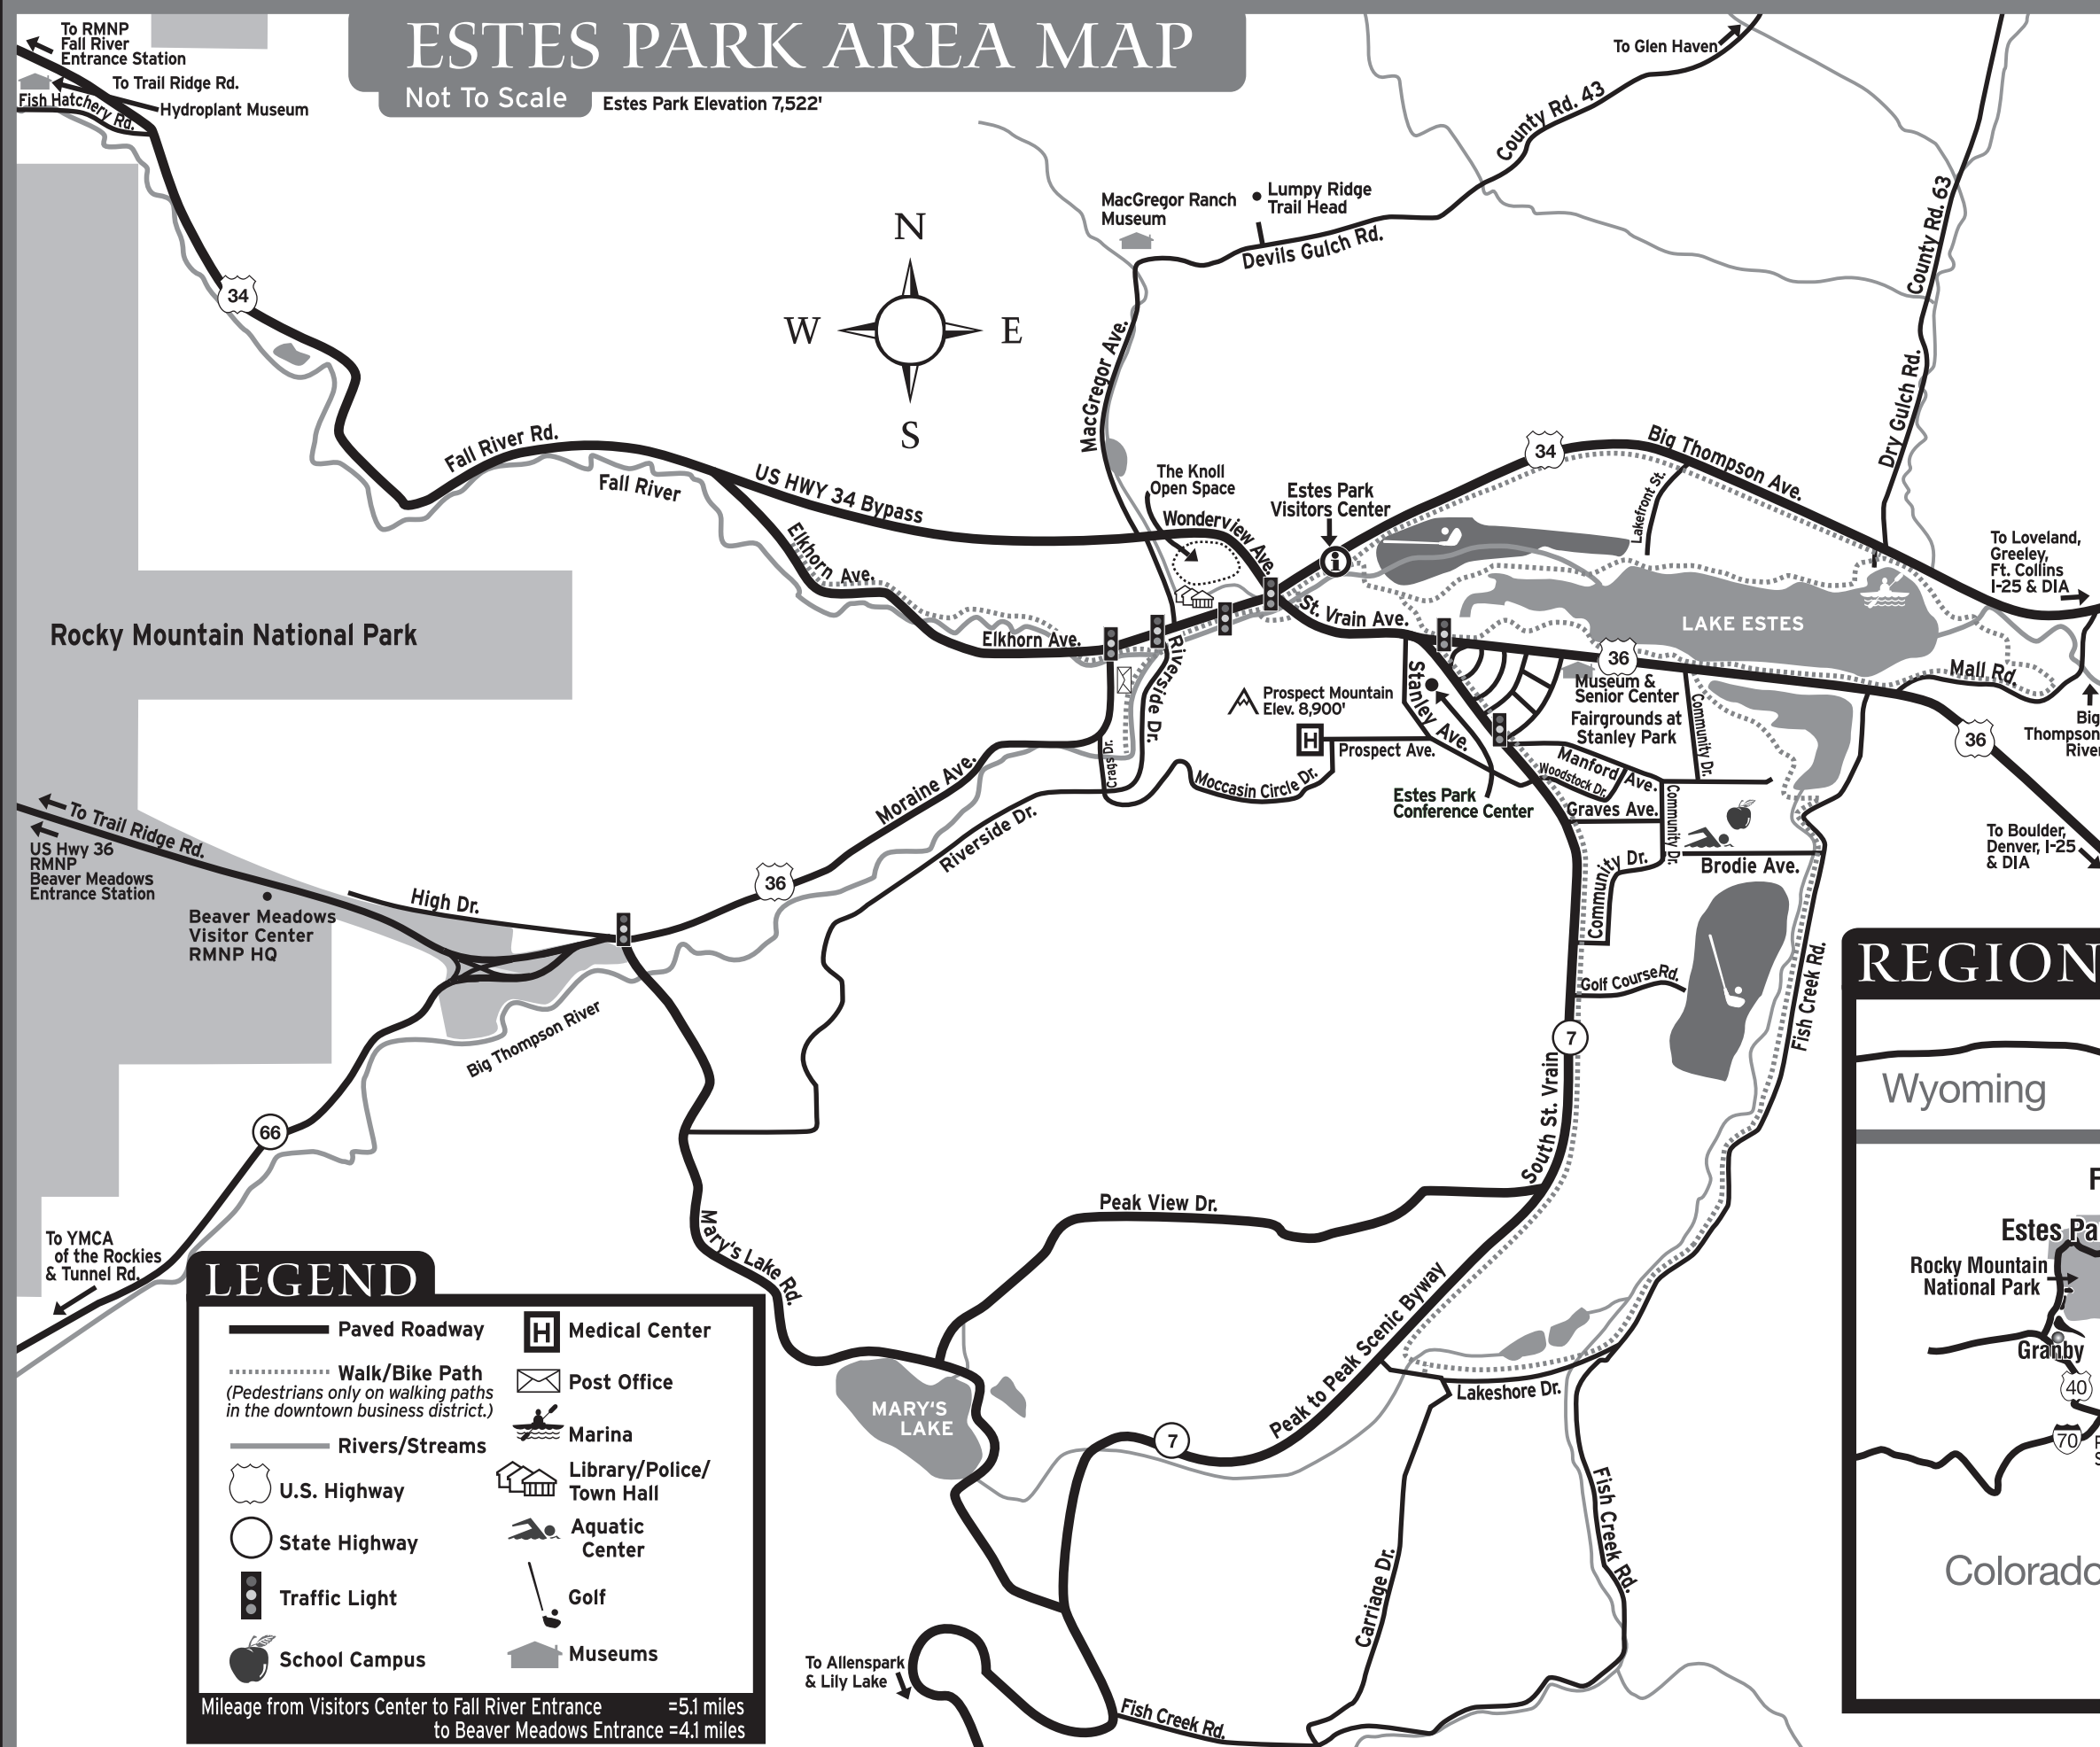

ESTES PARK AREA MAP

Not To Scale Estes Park Elevation 7,522'