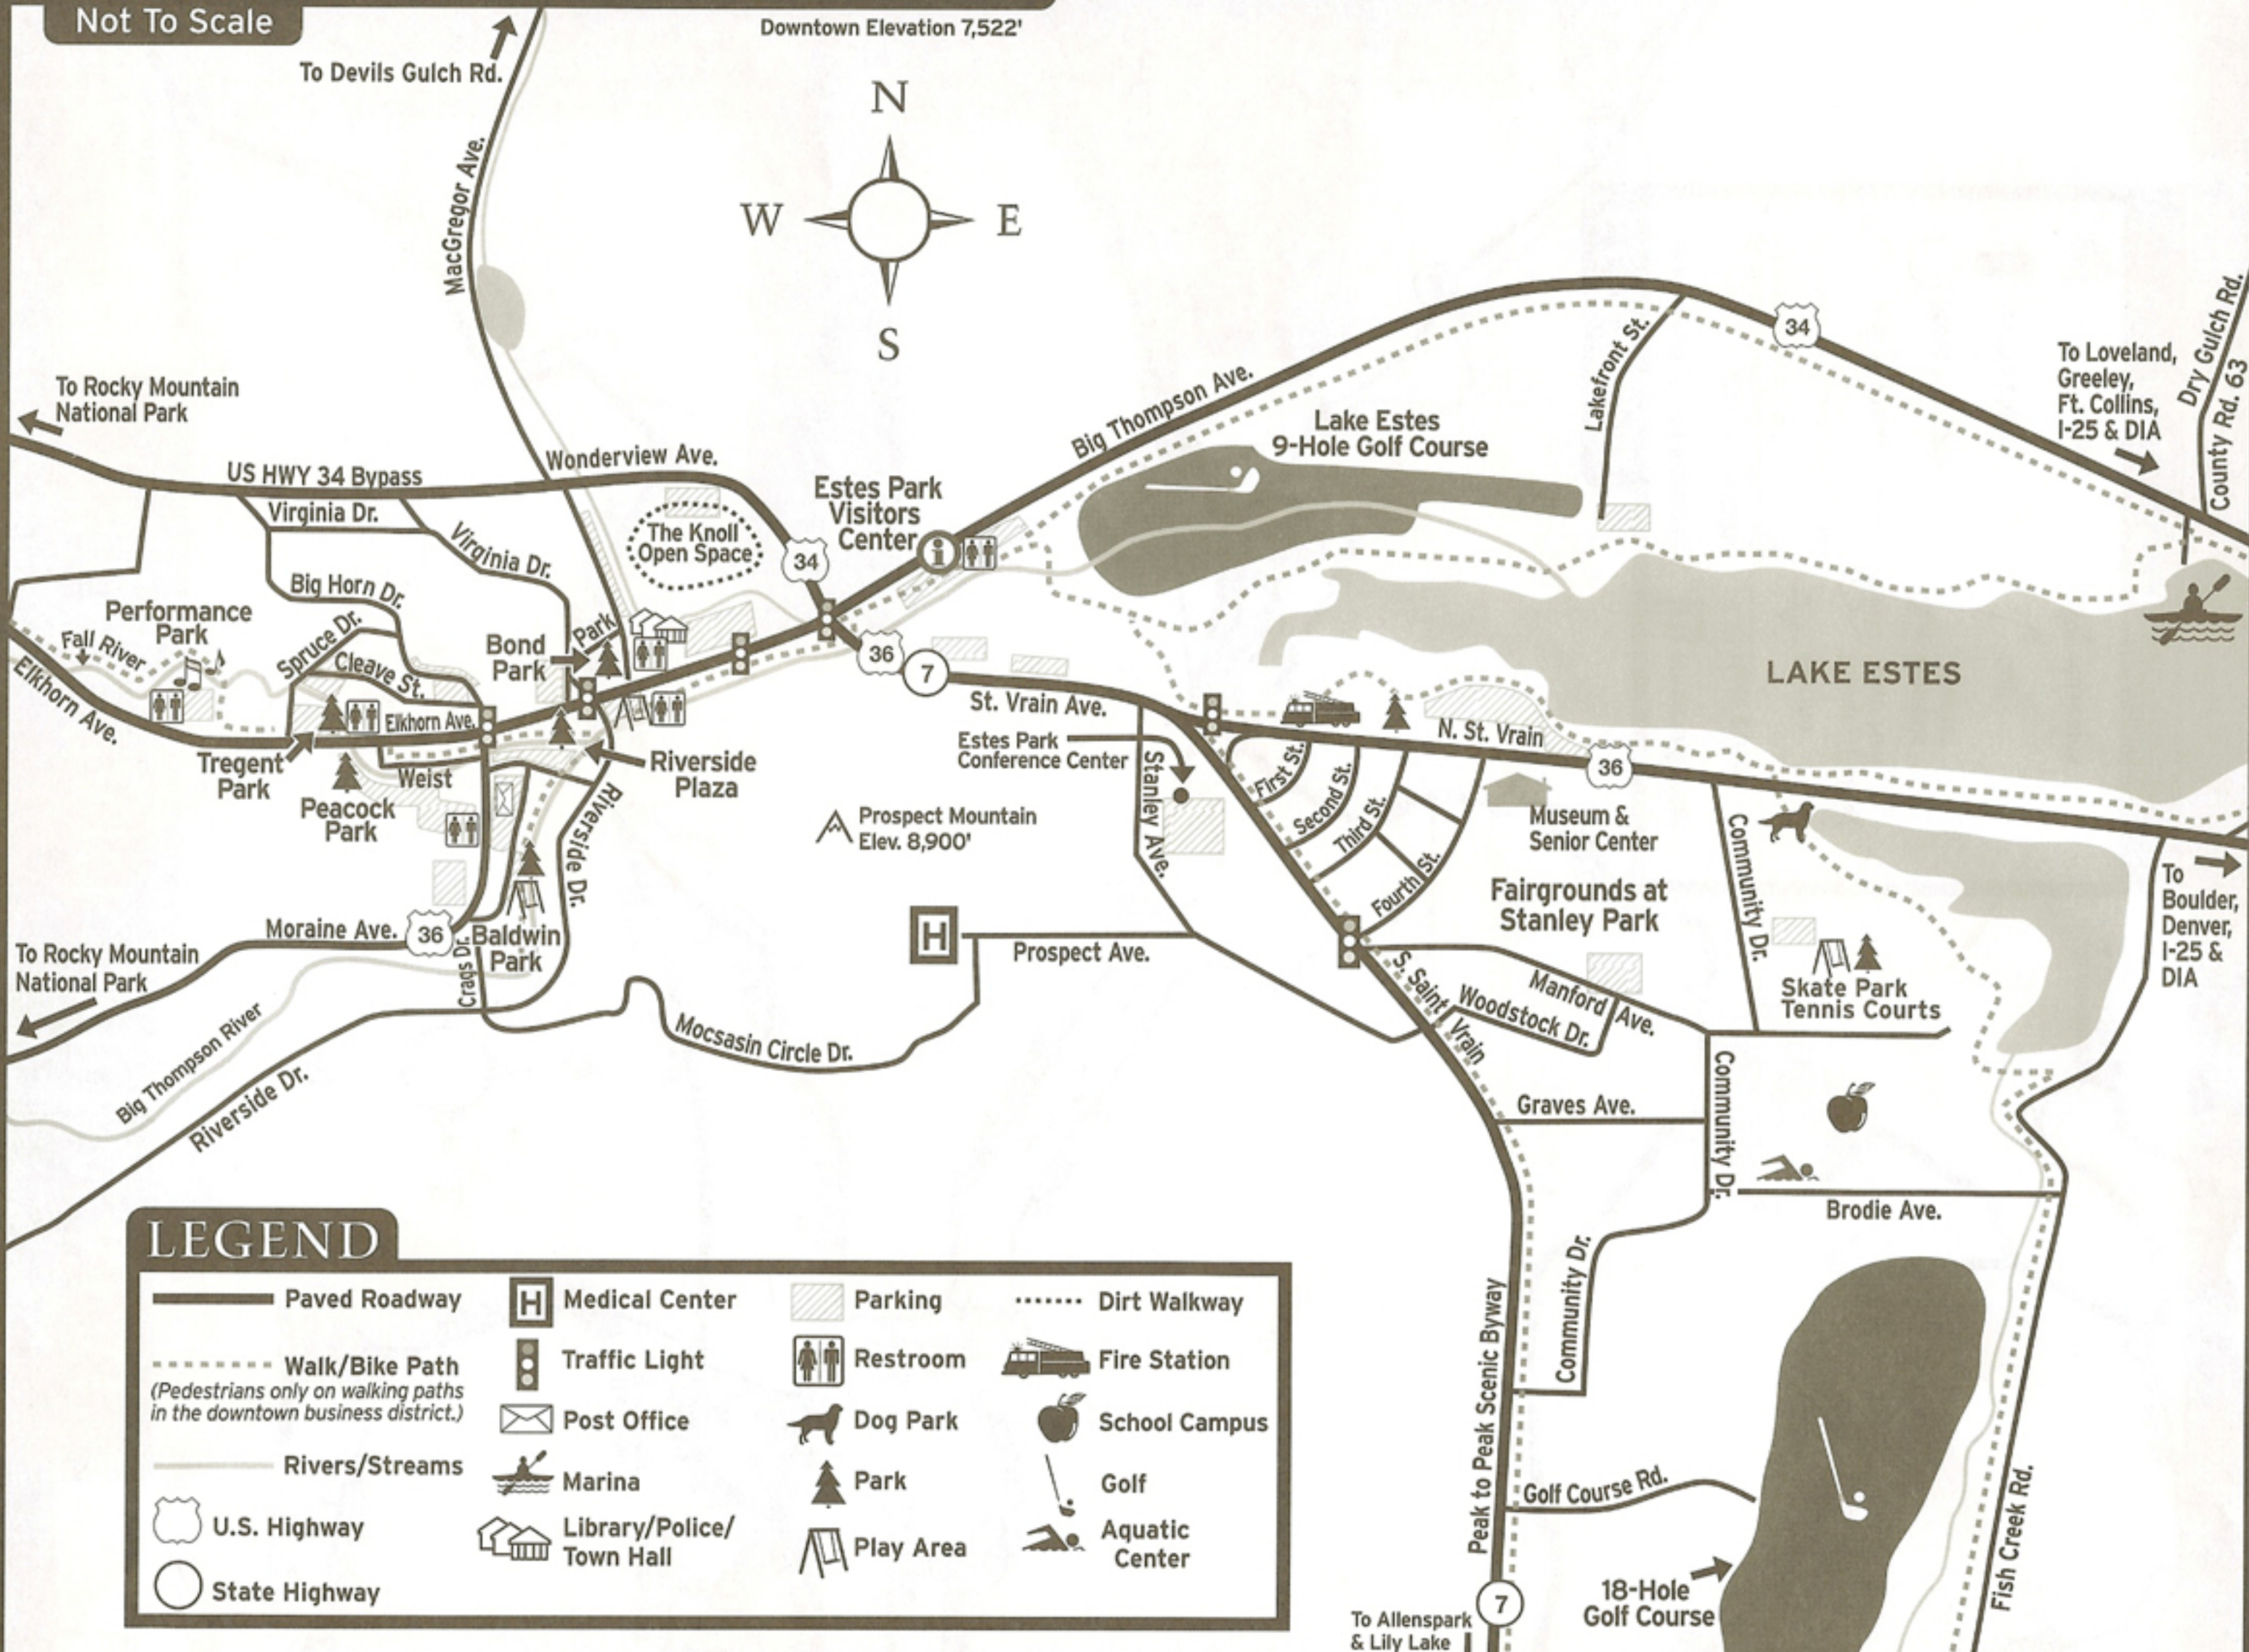

DOWNTOWN ESTES PARK

Not To Scale

Downtown Elevation 7,522'

LEGEND

Paved Roadway	Medical Center	Parking	Dirt Walkway
Walk/Bike Path <i>(Pedestrians only on walking paths in the downtown business district.)</i>	Traffic Light	Restroom	Fire Station
Rivers/Streams	Post Office	Dog Park	School Campus
U.S. Highway	Marina	Park	Golf
State Highway	Library/Police/Town Hall	Play Area	Aquatic Center